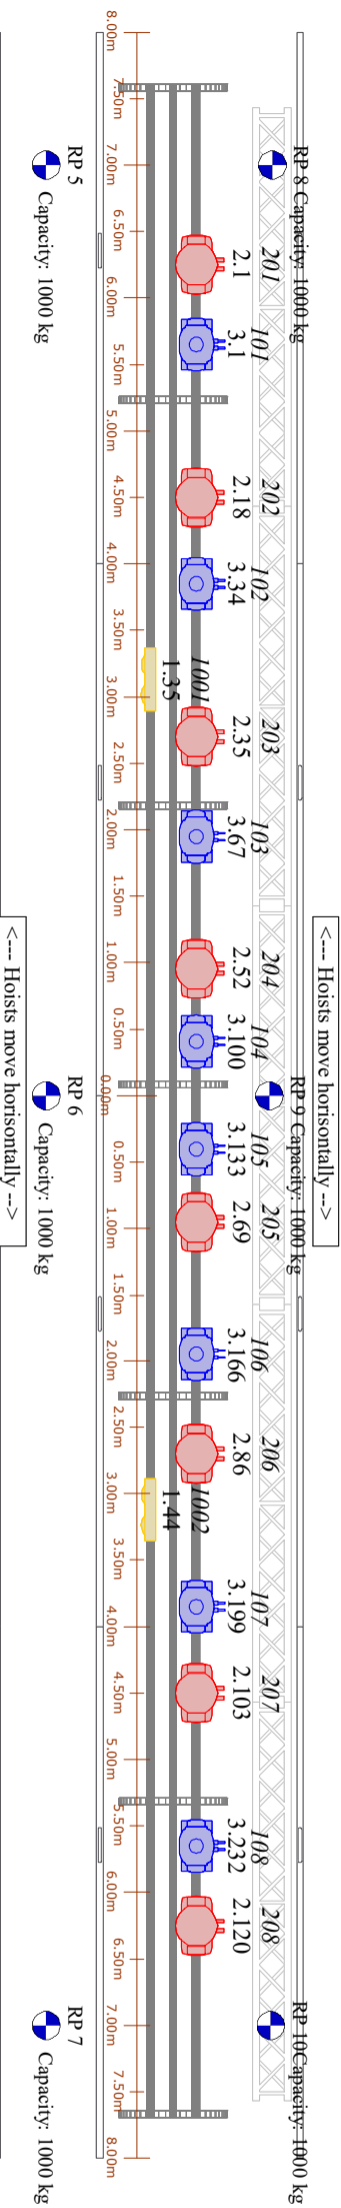

12.347	12.351	12.355	12.359	12.363	12.367	12.371	12.375	12.379	12.383	12.387	12.391	12.395	12.399	12.403	12.407	12.411
501	502	503	504	505	506	507	508	509	510	511	512	513	514	515	516	517

Hard acoustic wall - only used in classical mode. Clearance in soft mode 8 m.

T 28

T 31

T 27

T 26

T 25 Screen storage

T 30

CONCRETE WALL - lowest point of led bars 7,7m

HOUSE BLACK

T 17

T 16

GUEST TRUSS max load 1000kg

LX 2

T 15

T 14

T 13

T 12

T 11

T 10

T 9

LX 1

T 8

Curtain truss (no additional rigging)

T 6

T 4

Sound Truss (no additional rigging)

T 1