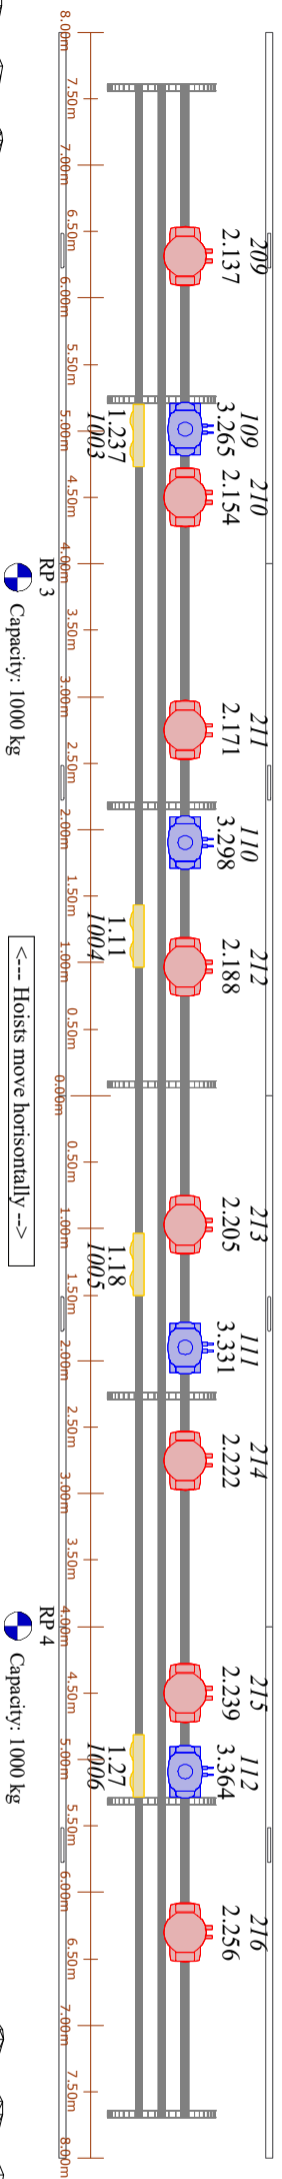

12.347	12.351	12.355	12.359	12.363	12.367	12.371	12.375	12.379	12.383	12.387	12.391	12.395	12.399	12.403	12.407	12.411
501	502	503	504	505	506	507	508	509	510	511	512	513	514	515	516	517

Hard acoustic wall - only used in classical mode. Clearance in soft mode 8 m.

T 28

T 31

T 27

T 26

T 25 Screen storage

T 30

CONCRETE WALL - lowest point of led bars 7,7m

HOUSE BLACK

T 17

T 16

GUEST TRUSS max load 1000kg

LX 2

T 15

T 14

T 13

T 12

T 11

T 10

T 9

LX 1

T 8

Curtain truss (no additional rigging)

T 6

T 4

Sound Truss (no additional rigging)

T 1